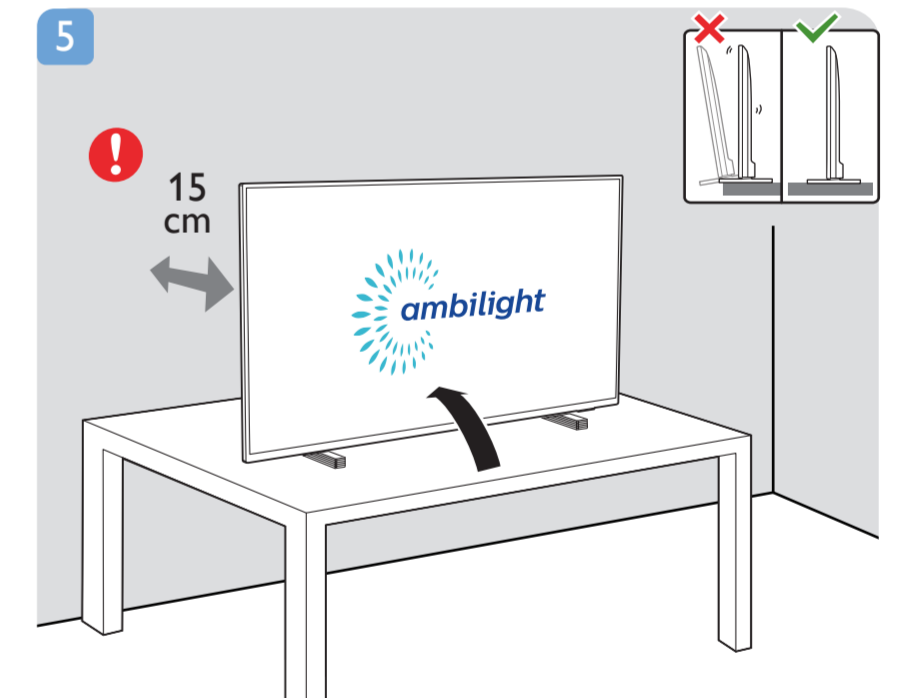

PHILIPS

7805 / 7855 / 8105 series

Quick Start Guide

(EU) (UK)

A

1

2

3

4

5