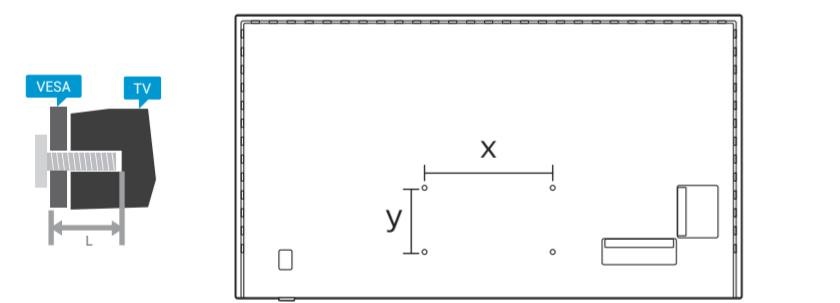

VESA (x, y)
 70" 400 x 200mm M8 (L: 18 mm-23 mm)
 178 cm

1

2

3

2x
 AAA
 LR03
 1.5V

TV software upgrade for Smart TV- (From Internet)

RC Instructions

All registered and unregistered trademarks are property of their respective owners. Specifications are subject to change without notice. Philips and the Philips shield emblem are trademarks of Koninklijke Philips N.V. and are used under license from Koninklijke Philips N.V. 2020 © TP Vision Europe B.V. All rights reserved. philips.com