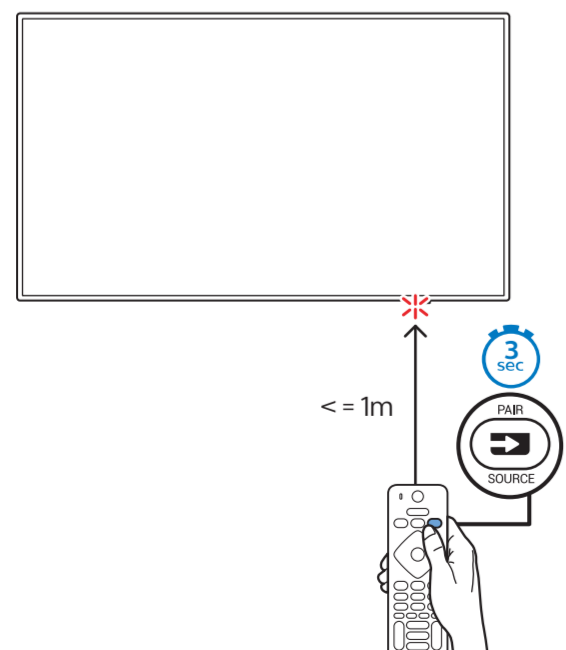

VESA (x, y)
 70" 400 x 200mm M8 (L: 18 mm-23 mm)
 178 cm

1

2

3

2x
 AAA
 LR03
 1.5V

TV software upgrade for Smart TV- (From Internet)

RC Instructions

All registered and unregistered trademarks are property of their respective owners. Specifications are subject to change without notice. Philips and the Philips shield emblem are trademarks of Koninklijke Philips N.V. and are used under license from Koninklijke Philips N.V. 2020 © TP Vision Europe B.V. All rights reserved. philips.com