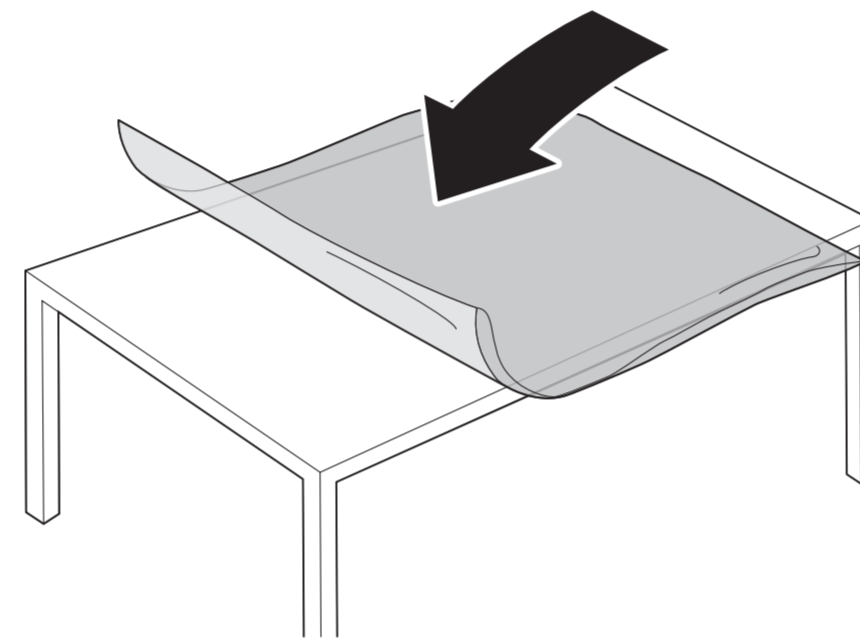

PHILIPS

7805 / 7855 / 8105 series

Quick Start Guide

(EU) (UK)

A

1

2

3

4

5