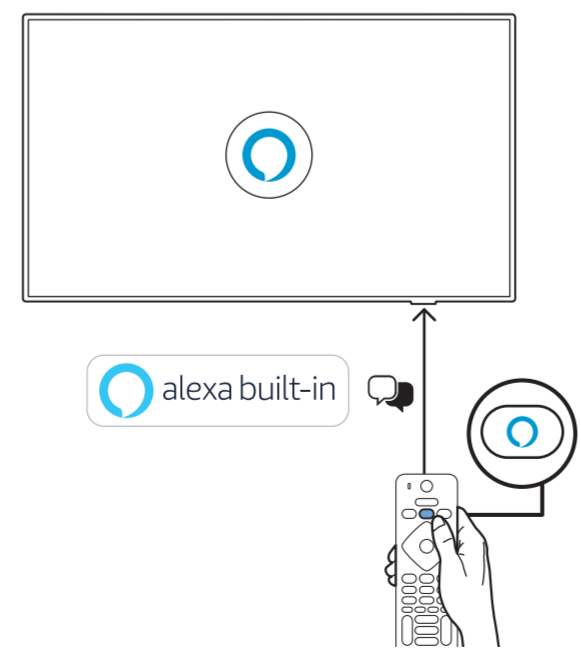

VESA (x, y)
 70" 400 x 200mm M8 (L: 18 mm-23 mm)
 178 cm

1

2

3

2x
 AAA
 LR03
 1.5V

TV software upgrade for Smart TV- (From Internet)

RC Instructions

All registered and unregistered trademarks are property of their respective owners. Specifications are subject to change without notice. Philips and the Philips shield emblem are trademarks of Koninklijke Philips N.V. and are used under license from Koninklijke Philips N.V. 2020 © TP Vision Europe B.V. All rights reserved. philips.com