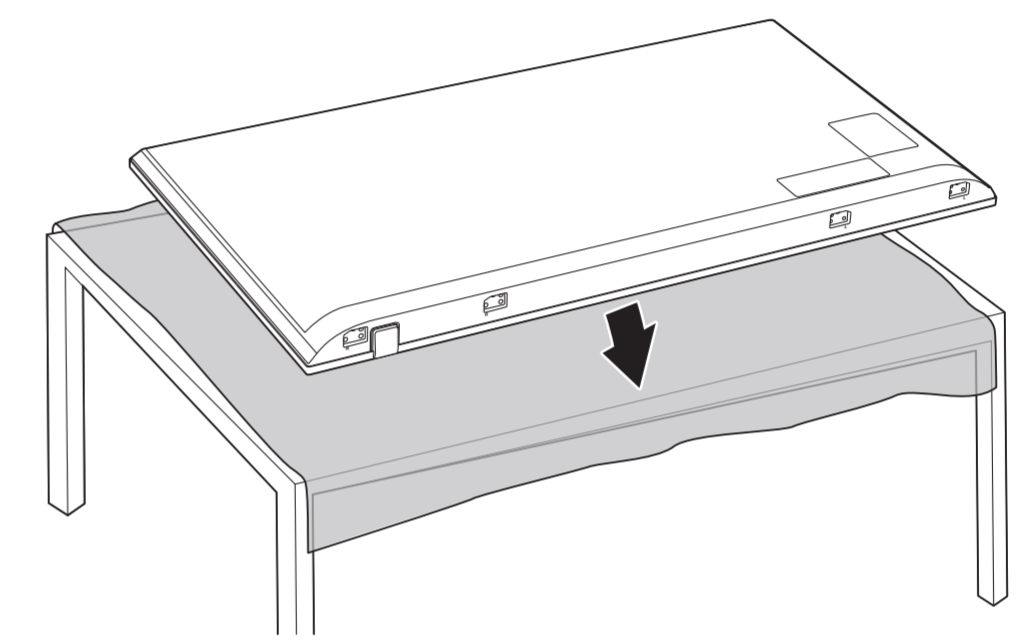

PHILIPS

7805 / 7855 / 8105 series

Quick Start Guide

(EU) (UK)

A

1

2

3

4

5