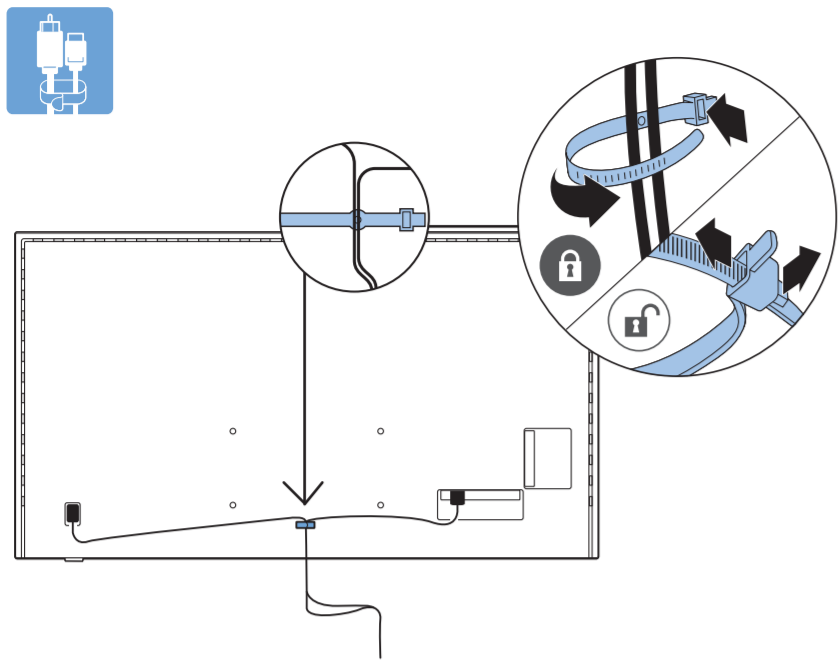

English Read the safety instructions.
Български Прочетете инструкциите за безопасност.
Čeština Přečtěte si bezpečnostní pokyny.
Hrvatski Pročitajte sigurnosne upute.
Dansk Læs sikkerhedsforskrifterne.
Deutsch Lesen Sie die Sicherheitshinweise.
Ελληνικά Διαβάστε τις οδηγίες ασφαλείας.
Eesti Lugege ohutusnõudeid.
Español Lea las instrucciones de seguridad.

Français Lisez les consignes de sécurité.
Italiano Leggere le istruzioni di sicurezza.
Қазақша Қорғаныстық нұсқаулар.
Latviešu Izlasiet drošības norādījumus.
Lietuvių Perskaitykite saugos instrukcijas.
Magyar Olvassa el a biztonságási utasításokat.
Nederlands Lees de veiligheidsvoorschriften.
Norsk Les sikkerhetsforskriftene.
Polski Zapoznaj się z instrukcjami bezpieczeństwa.

Português Leia as instruções de segurança.
Română Citiți instrucțiunile de siguranță.
Русский Читайте инструкции по технике безопасности.
Srpski Pročitajte bezbednosna uputstva.
Slovensčina Preberite varnostna navodila.
Slovenský Prečítajte si bezpečnostné pokyny.
Suomi Lue turvaohjeet.
Svenska Läs säkerhetsinstruktionerna.
ไทย โปรดอ่านคำแนะนำด้านความปลอดภัย

Türkçe Güvenlik talimatlarını okuyun.
Українська Читайте інструкції з техніки безпеки.
العربية قراءة تعليمات السلامة.
עברית קראו את הוראות הבטיחות

Register your product and get support at www.philips.com/TVsupport