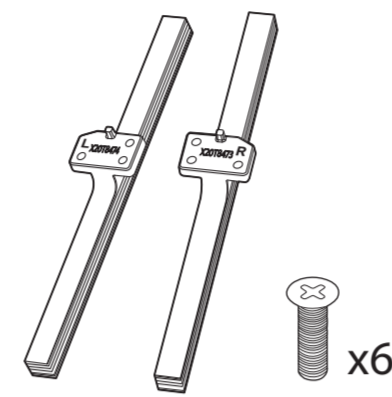

PHILIPS

7805 / 7855 / 8105 series

Quick Start Guide