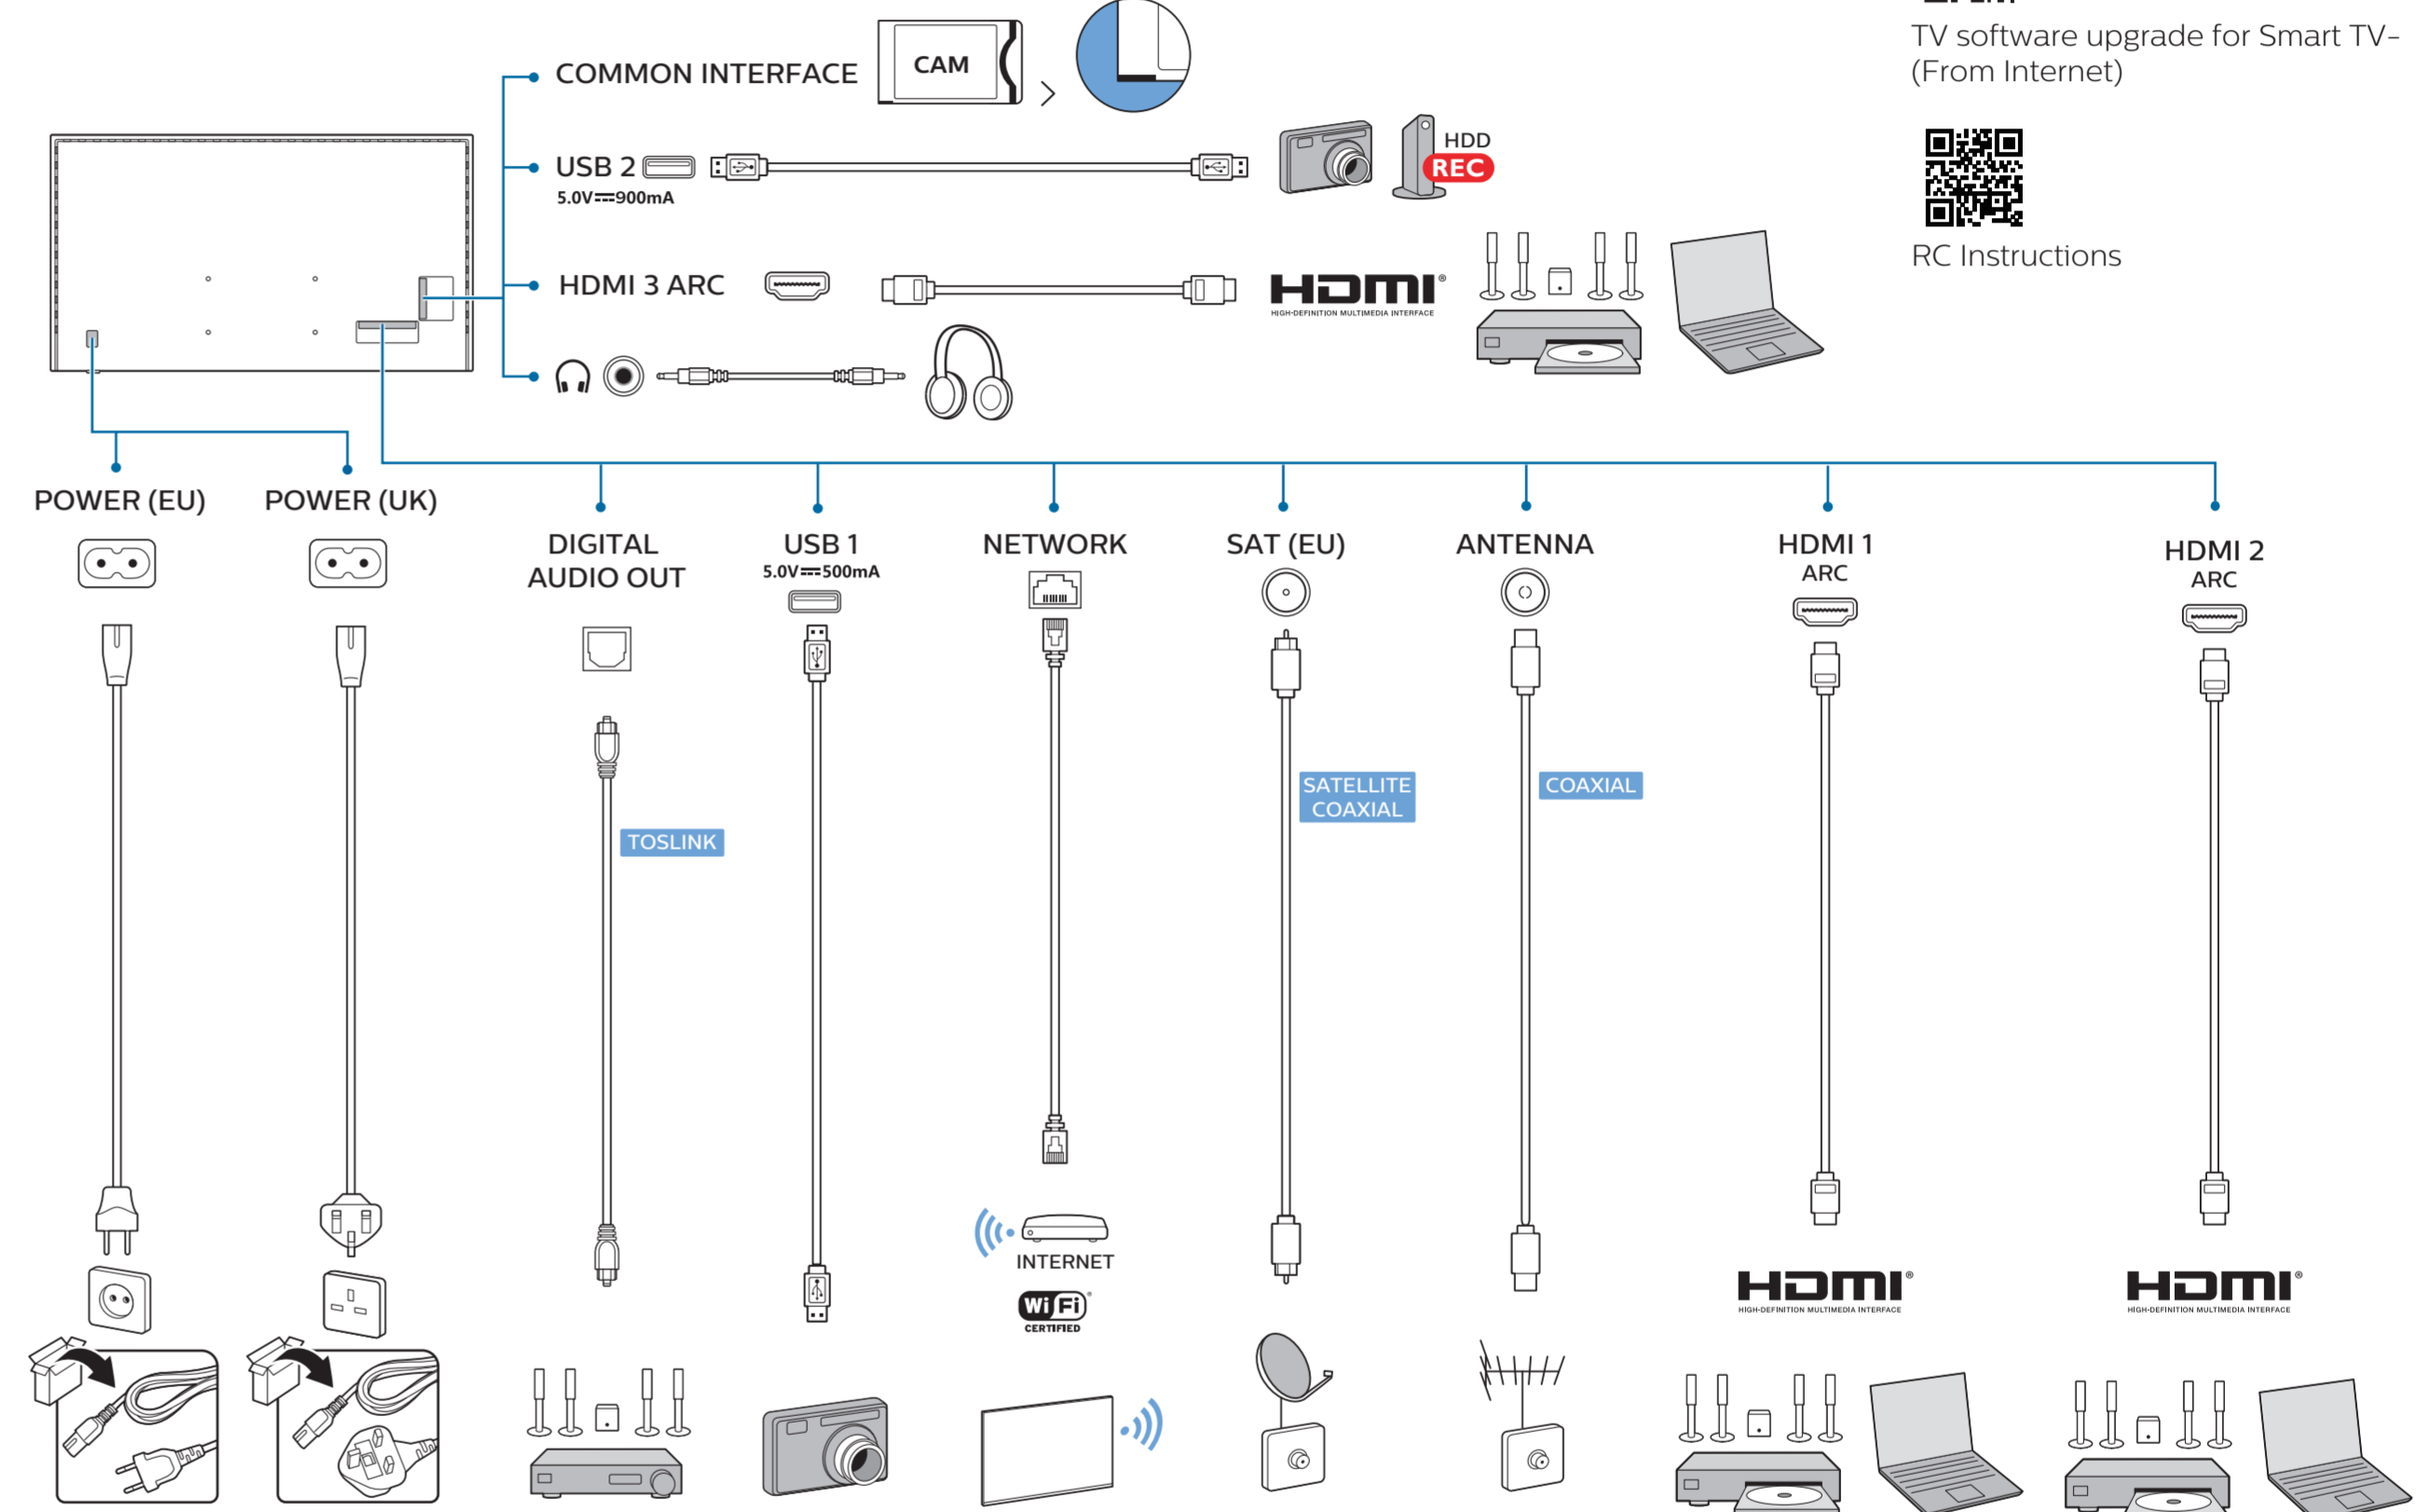

VESA (x, y)
 70" 400 x 200mm M8 (L: 18 mm-23 mm)
 178 cm

1

2

3

2x
 AAA
 LR03
 1.5V

TV software upgrade for Smart TV- (From Internet)

RC Instructions

All registered and unregistered trademarks are property of their respective owners. Specifications are subject to change without notice. Philips and the Philips shield emblem are trademarks of Koninklijke Philips N.V. and are used under license from Koninklijke Philips N.V. 2020 © TP Vision Europe B.V. All rights reserved. philips.com