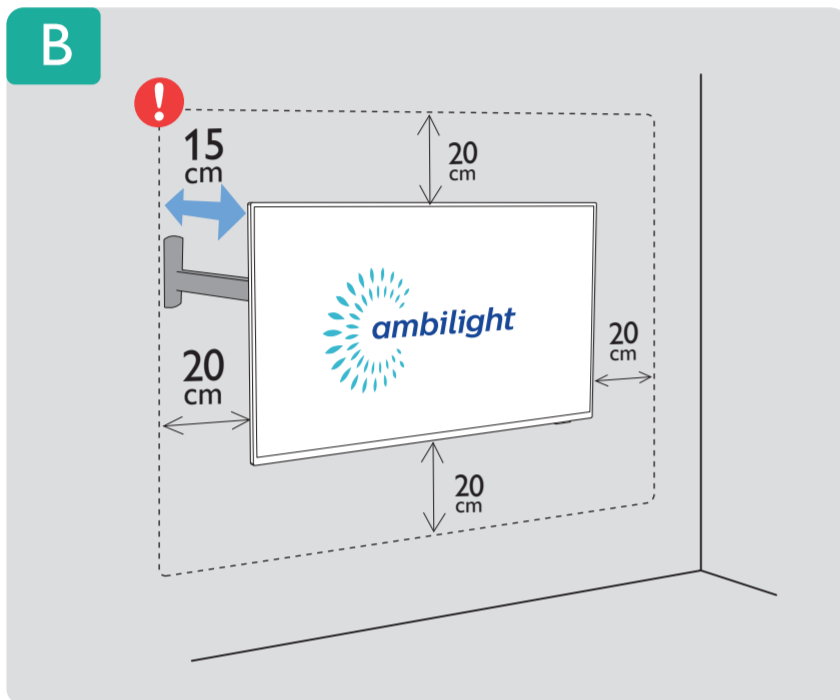

VESA (x, y)
 70" 400 x 200mm M8 (L: 18 mm-23 mm)
 178 cm

1

2

3

2x
 AAA
 LR03
 1.5V

TV software upgrade for Smart TV- (From Internet)

RC Instructions

All registered and unregistered trademarks are property of their respective owners. Specifications are subject to change without notice. Philips and the Philips shield emblem are trademarks of Koninklijke Philips N.V. and are used under license from Koninklijke Philips N.V. 2020 © TP Vision Europe B.V. All rights reserved. philips.com