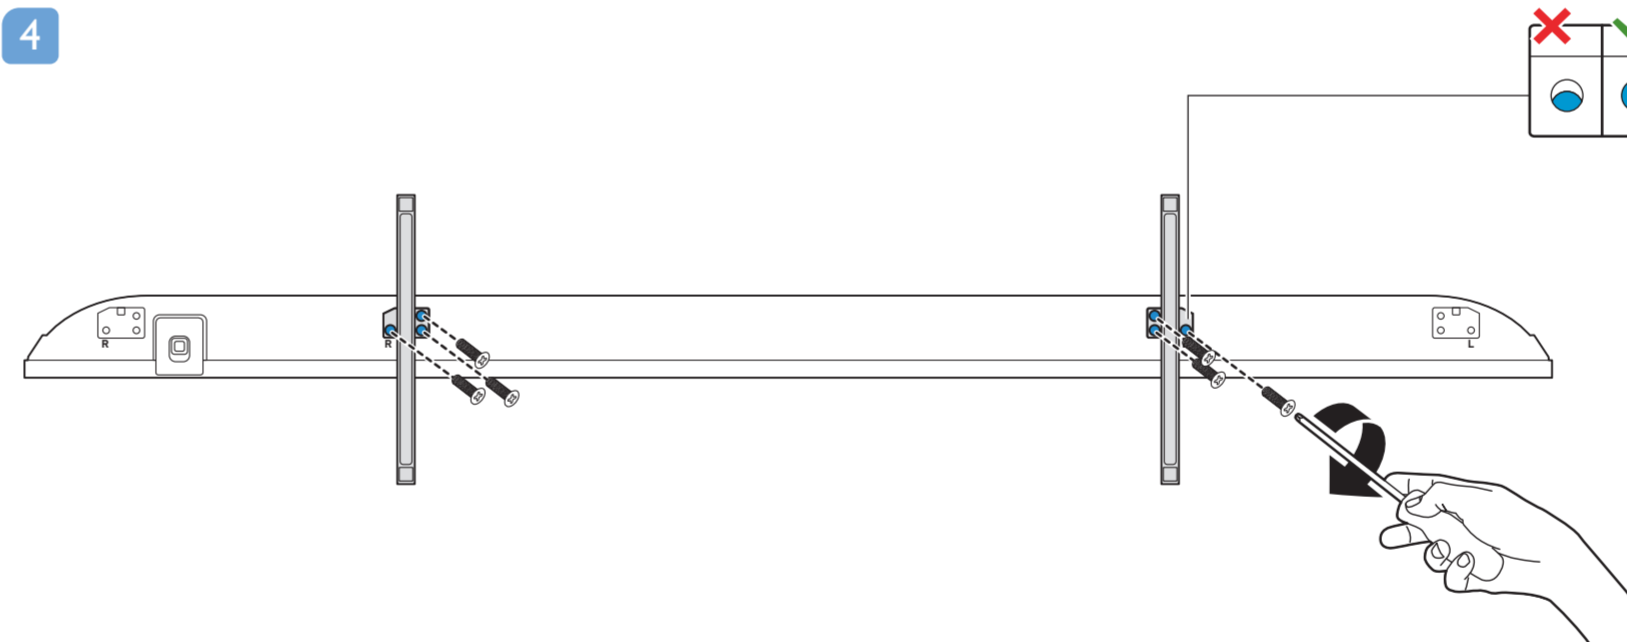

PHILIPS

7805 / 7855 / 8105 series

Quick Start Guide

(EU) (UK)

A

1

2

3

4

5