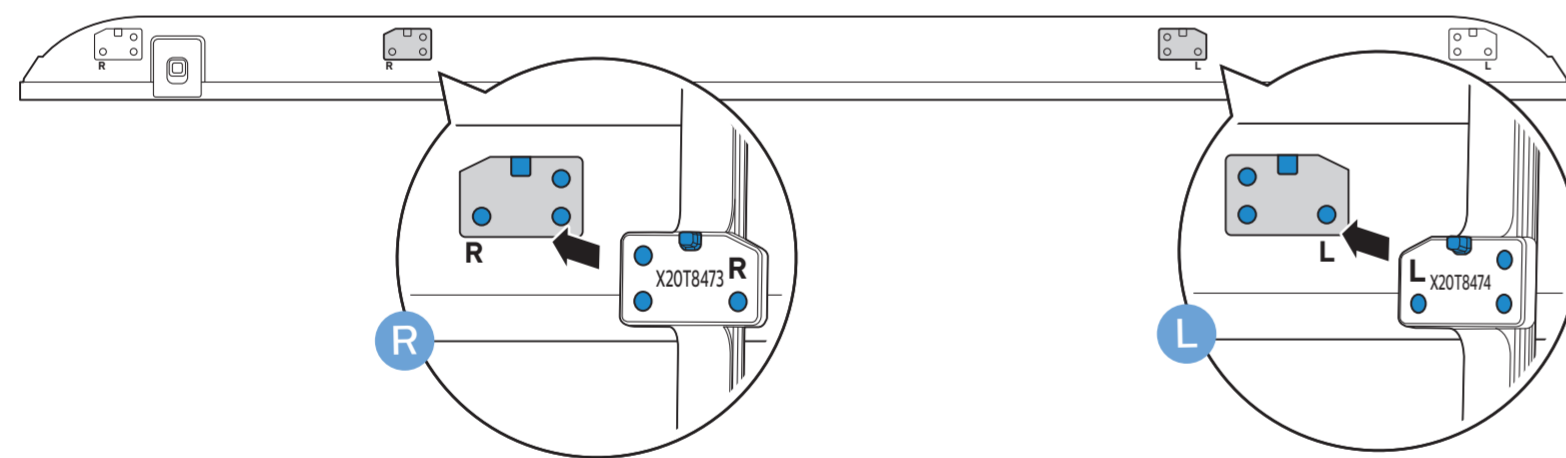

PHILIPS

7805 / 7855 / 8105 series

Quick Start Guide

(EU) (UK)

A

1

2

3

4

5