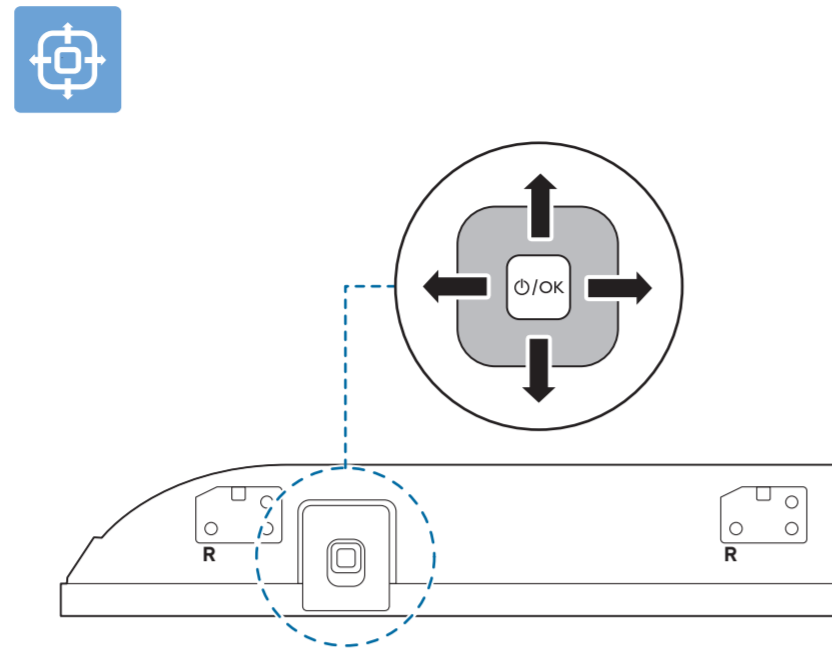

English Read the safety instructions.
Български Прочетете инструкциите за безопасност.
Čeština Přečtěte si bezpečnostní pokyny.
Hrvatski Pročitajte sigurnosne upute.
Dansk Læs sikkerhedsforskrifterne.
Deutsch Lesen Sie die Sicherheitshinweise.
Ελληνικά Διαβάστε τις οδηγίες ασφαλείας.
Eesti Lugege ohutusnõudeid.
Español Lea las instrucciones de seguridad.

Français Lisez les consignes de sécurité.
Italiano Leggere le istruzioni di sicurezza.
Қазақша Қорғаныстық нұсқаулар.
Latviešu Izlasiet drošības norādījumus.
Lietuvių Perskaitykite saugos instrukcijas.
Magyar Olvassa el a biztonságási utasításokat.
Nederlands Lees de veiligheidsvoorschriften.
Norsk Les sikkerhetsforskriftene.
Polski Zapoznaj się z instrukcjami bezpieczeństwa.

Português Leia as instruções de segurança.
Română Citiți instrucțiunile de siguranță.
Русский Читайте инструкции по технике безопасности.
Srpski Pročitajte bezbednosna uputstva.
Slovensčina Preberite varnostna navodila.
Slovenský Prečítajte si bezpečnostné pokyny.
Suomi Lue turvaohjeet.
Svenska Läs säkerhetsinstruktionerna.
ไทย โปรดอ่านคำแนะนำด้านความปลอดภัย

Türkçe Güvenlik talimatlarını okuyun.
Українська Читайте інструкції з техніки безпеки.
العربية قراءة تعليمات السلامة.
עברית קראו את הוראות הבטיחות

Register your product and get support at www.philips.com/TVsupport