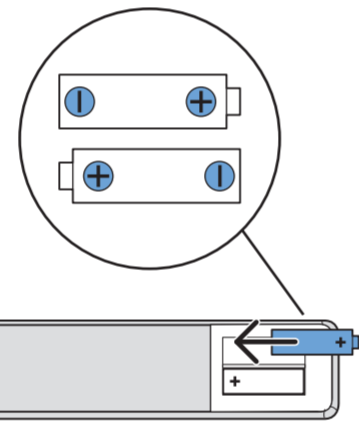

VESA (x, y)
 70" 400 x 200mm M8 (L: 18 mm-23 mm)
 178 cm

1

2

3

2x
 AAA
 LR03
 1.5V

TV software upgrade for Smart TV- (From Internet)

RC Instructions

All registered and unregistered trademarks are property of their respective owners. Specifications are subject to change without notice. Philips and the Philips shield emblem are trademarks of Koninklijke Philips N.V. and are used under license from Koninklijke Philips N.V. 2020 © TP Vision Europe B.V. All rights reserved. philips.com