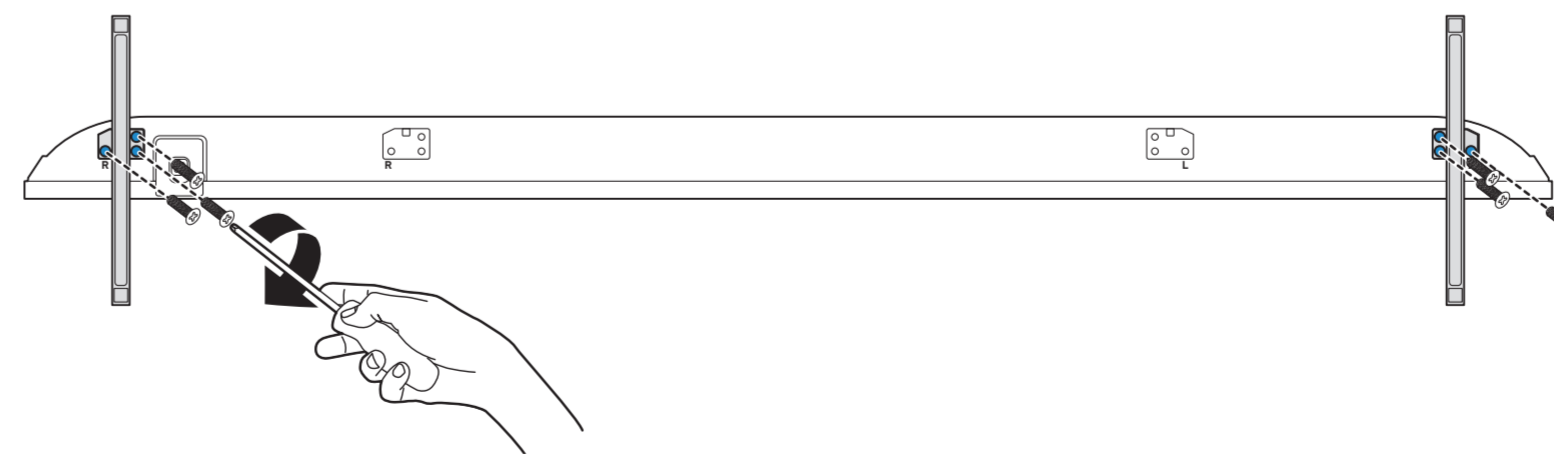

PHILIPS

7805 / 7855 / 8105 series

Quick Start Guide

(EU) (UK)

A

1

2

3

4

5