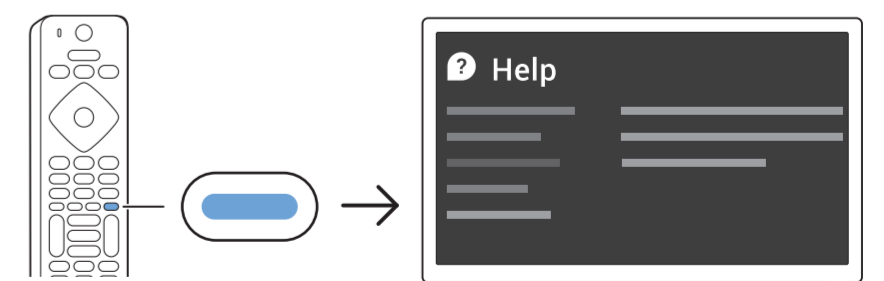

VESA (x, y)
 70" 400 x 200mm M8 (L: 18 mm-23 mm)
 178 cm

1

2

3

2x
 AAA
 LR03
 1.5V

TV software upgrade for Smart TV- (From Internet)

RC Instructions

All registered and unregistered trademarks are property of their respective owners. Specifications are subject to change without notice. Philips and the Philips shield emblem are trademarks of Koninklijke Philips N.V. and are used under license from Koninklijke Philips N.V. 2020 © TP Vision Europe B.V. All rights reserved. philips.com