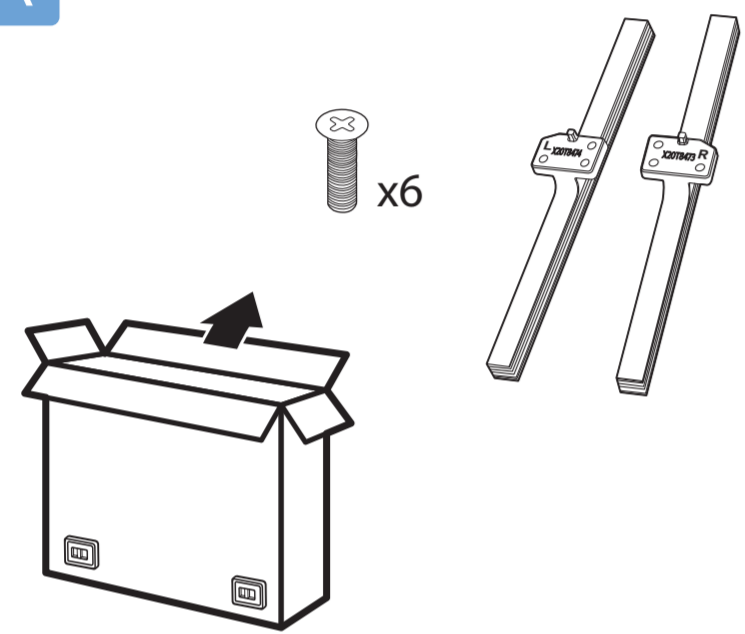

PHILIPS

7805 / 7855 / 8105 series

Quick Start Guide

(EU) (UK)

A

1

2

3

4

5